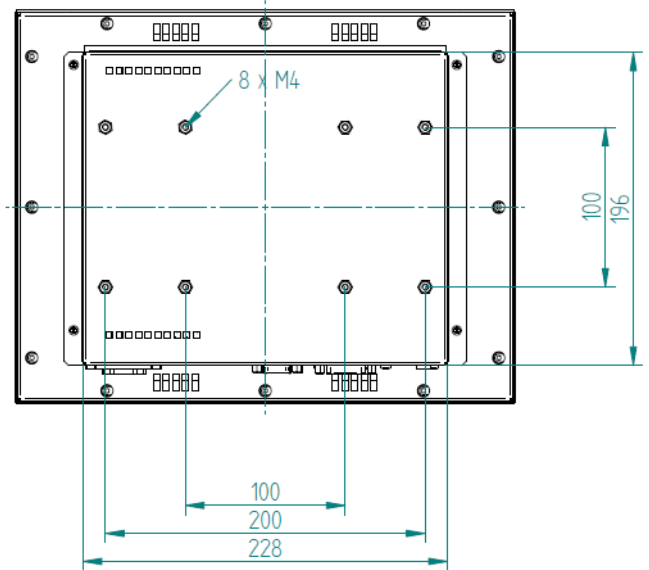

Accessories Included:

- 1x Power Cable
- 1x VGA Cable + 1x DVI-I Cable
- 1x USB 2.0 Cable

ORDER CODE:

Contact your sales representative for configuration.