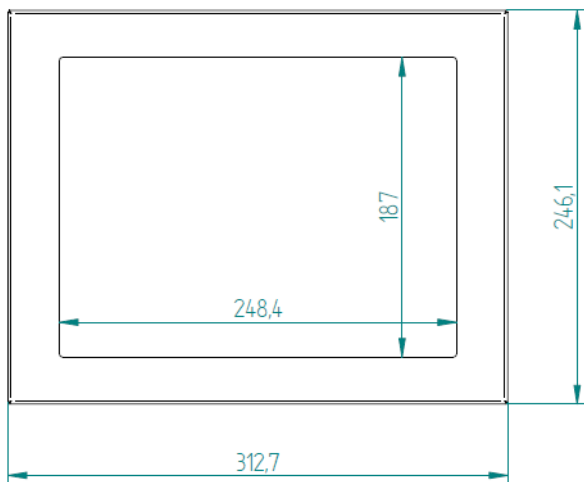

Accessories Included:

- 1x Power Cable
- 1x VGA Cable + 1x DVI-I Cable
- 1x USB 2.0 Cable

ORDER CODE:

Contact your sales representative for configuration.