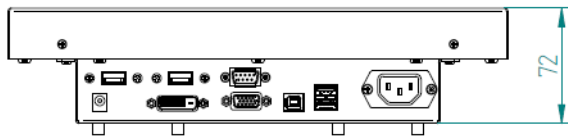

Accessories Included:

- 1x Power Cable
- 1x VGA Cable + 1x DVI-I Cable
- 1x USB 2.0 Cable

ORDER CODE:

Contact your sales representative for configuration.